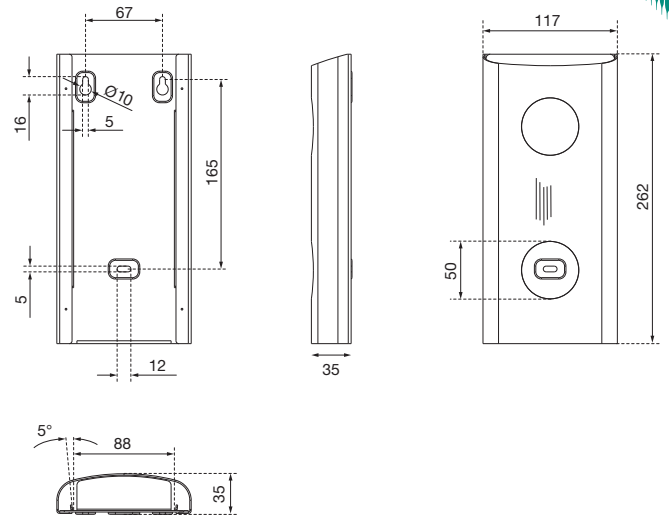

HYGIENIC WASTE BAG DISPENSER

ALPHA SERIES

AIR-WOLF GmbH
Waschraum- und Hygienetechnik
Unterhachinger Strasse 75
D-81737 München
Telefon +49 (89) 420790-10
Telefax +49 (89) 420790-70
air-wolf@air-wolf.de
www.air-wolf.de

Ein Unternehmen der
Wolf-Gruppe

TENDER TEXT

Hygienic waste bag dispenser for approx. 25 individual paper bags or two refill cartons with approx. 25-30 hygienic plastic bags, matt white coated stainless steel, RAL 9003, three-point mounting, including mounting materials, for wall mounting

DIMENSIONS

H x W x D	252 x 117 x 35 mm
Weight	0,6 kg
Paper bags	approx. 250-300 x 125 mm
Refill cartons plastic bags	approx. 88 x 126 x 21 mm

AREAS OF APPLICATION

Designed for universal use, including in public areas that are heavily frequented and at risk of vandalism: airports, stadiums, eventhalls, restaurant and food service industry, universities, nightclubs, communal buildings, shops, chambers, offices, theatres, cinemas, hotels, spas, etc.

MOUNTING TIP

The installation position preferred by women, seen from the toilet seat, is to the left, around knee-height and should be within easy reach of both hands of the user. The minimal distance from the ground to the bottom edge should be 15 cms to facilitate cleaning

ALTERNATIVE SURFACE DESIGNS

AIR-WOLF Hygienic waste bin
Brushed stainless steel, Art. 60-138

AIR-WOLF Hygienic waste bin
Black coated stainless steel, Art. 60-137

AIR-WOLF Hygienic waste bin
White coated stainless steel, Art. 60-139

AIR-WOLF Hygienic waste bin
Blue-green coated stainless steel, Art. 60-381

AIR-WOLF Hygienic waste bin
Brass-colored coated stainless steel, Art. 60-382