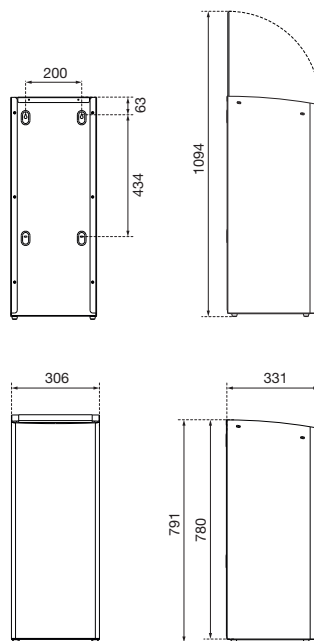

Ein Unternehmen der
Wolf-Gruppe

AIR-WOLF

TENDER TEXT

Waste container with 80-liter capacity, brushed stainless steel, rectangular shape with rounded edges, with internal bag holder for concealed attachment of the waste bag, four-point mounting, including mounting hardware, for surface mounting or freestanding use

DIMENSIONS

H x W x D 791 x 306 x 331 mm
Weight 10.4 kg

AREAS OF APPLICATION

Universally applicable, even in public, high-traffic, and vandal-prone areas: airports, stadiums, event venues, restaurants, universities, night-clubs, municipal buildings, shops, law firms, offices, theaters, cinemas, hotels, spas, etc.