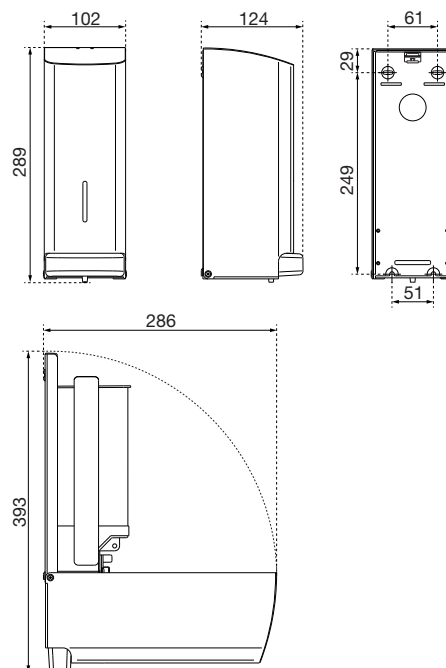

Ein Unternehmen der
Wolf-Gruppe

AIR-WOLF

TENDER TEXT

Soap and disinfectant dispenser for 1,200 ml liquid soap or disinfectant, white coated stainless steel housing, brushed stainless steel push-button, replaceable inner container with pump, filled from the top direct into the dispenser itself or by removing the refill container for filling outside the dispenser, push-button operation, dosage amount approx. 1.3 ml/stroke, with standard lock and fill display, rounded top to prevent objects being put down, pump made of plastic at the lowest point so that potential contamination of the liquid soap can be prevented by regular and complete emptying, four-point mounting, including mounting materials and key, for surface installation

DIMENSIONS

H x W x D 289 x 102 x 124 mm
Weight 1.65 kg

APPLICATION AREAS

Designed for universal use, including in public areas that are heavily frequented and at risk of vandalism: airports, stadiums, eventhalls, restaurant and food service industry, universities, nightclubs, communal buildings, shops, chambers, offices, theatres, cinemas, hotels, spas, etc., not suitable for kindergartens and primary schools