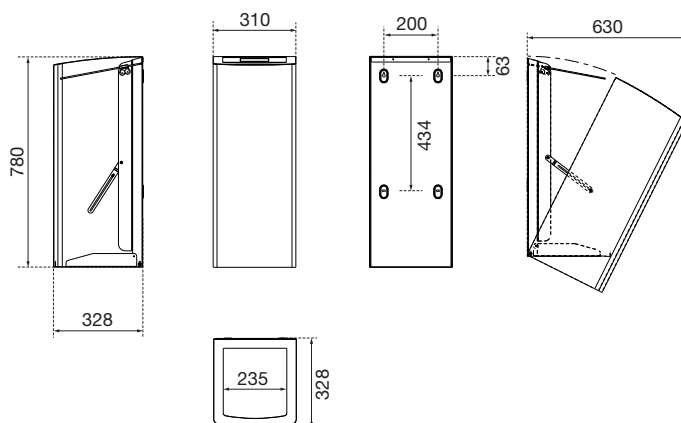

### TENDER TEXT

Waste bin with 80 litre volume, brushed stainless steel, basic design rectangular with bevelled edges, with interior bag holder for hidden application of the waste bag, rubber feet for slip-protection, unlock and unfold the housing for emptying, four-point mounting, including key and mounting materials, for wall mounting

### DIMENSIONS

H x B x T 780 x 310 x 328 mm  
Weight 11,90 kg