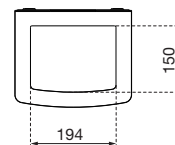

### TENDER TEXT

Waste bin with 25 litre volume, white coated stainless steel, RAL 9003, basic design rectangular with bevelled edges, with interior bag holder for hidden application of the waste bag, rubber foots for slip-protection, unlock and unfold the housing for emptying, four-point mounting, including key and mounting materials, for wall mounting

### DIMENSIONS

H x W x D 431 x 265 x 224 mm  
Weight 5,4 kg