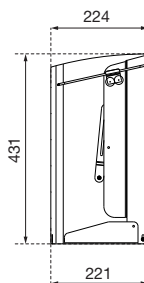

### TENDER TEXT

Waste bin with 25 litre volume, white coated stainless steel, RAL 9003, basic design rectangular with bevelled edges, with interior bag holder for hidden application of the waste bag, rubber foots for slip-protection, unlock and unfold the housing for emptying, four-point mounting, including key and mounting materials, for wall mounting

### DIMENSIONS

H x W x D 431 x 265 x 224 mm  
Weight 5,4 kg