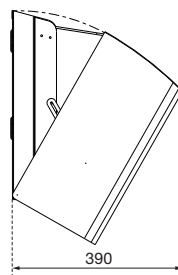

### TENDER TEXT

Waste bin with 25 litre volume, white coated stainless steel, RAL 9003, basic design rectangular with bevelled edges, with interior bag holder for hidden application of the waste bag, rubber foots for slip-protection, unlock and unfold the housing for emptying, four-point mounting, including key and mounting materials, for wall mounting

### DIMENSIONS

H x W x D 431 x 265 x 224 mm  
Weight 5,4 kg