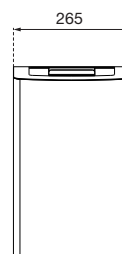

### TENDER TEXT

Waste bin with 25 litre volume, white coated stainless steel, RAL 9003, basic design rectangular with bevelled edges, with interior bag holder for hidden application of the waste bag, rubber foots for slip-protection, unlock and unfold the housing for emptying, four-point mounting, including key and mounting materials, for wall mounting

### DIMENSIONS

H x W x D 431 x 265 x 224 mm  
Weight 5,4 kg