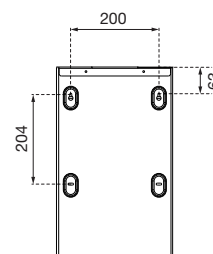

### TENDER TEXT

Waste bin with 25 litre volume, white coated stainless steel, RAL 9003, basic design rectangular with bevelled edges, with interior bag holder for hidden application of the waste bag, rubber foots for slip-protection, unlock and unfold the housing for emptying, four-point mounting, including key and mounting materials, for wall mounting

### DIMENSIONS

H x W x D 431 x 265 x 224 mm  
Weight 5,4 kg