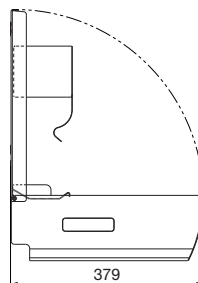

TOILET PAPER DISPENSER FOR 3 SMALL ROLLS

ALPHA SERIES

AIR-WOLF GmbH
Waschraum- und Hygienetechnik
Unterhachinger Strasse 75
D-81737 München

Telefon +49 (89) 420790-10
Telefax +49 (89) 420790-70
air-wolf@air-wolf.de
www.air-wolf.de

Ein Unternehmen der
Wolf-Gruppe

AIR-WOLF