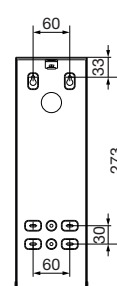

Ein Unternehmen der
Wolf-Gruppe

AIR-WOLF**TENDER TEXT**

Toilet paper dispenser for three small toilet paper rolls, brass-colored coated stainless, RAL 260M, steel, with side slots for checking fill level and tracking the next roll, integrated holding brace for the second roll while the first roll is being unwound, empty cardboard tubes can be pulled out at the dispensing slot, refilled by folding down the cover, rounded top to prevent objects being put down, with standard lock, four-point mounting, including mounting materials and key, for wall mounting

DIMENSIONS

H x W x D	377 x 117 x 130 mm
Roll diameter	max. 110 mm
Weight	2,40 kg

AREAS OF APPLICATION

Designed for universal use, including in public areas that are heavily frequented and at risk of vandalism: airports, stadiums, eventhalls, restaurant and food service industry, universities, nightclubs, communal buildings, shops, chambers, offices, theatres, cinemas, hotels, spas, etc.

MOUNTING TIP

Toilet paper dispensers should preferably be installed on the right as seen from the toilet seat. It should be easily within reach of both arms while seated. Investigations have shown that paper consumption falls considerably the deeper the dispenser is fastened to the wall.