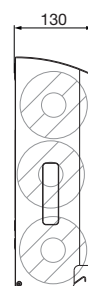

Ein Unternehmen der
Wolf-Gruppe

AIR-WOLF**TENDER TEXT**

Toilet paper dispenser for three small toilet paper rolls, brass-colored coated stainless, RAL 260M, steel, with side slots for checking fill level and tracking the next roll, integrated holding brace for the second roll while the first roll is being unwound, empty cardboard tubes can be pulled out at the dispensing slot, refilled by folding down the cover, rounded top to prevent objects being put down, with standard lock, four-point mounting, including mounting materials and key, for wall mounting

DIMENSIONS

H x W x D	377 x 117 x 130 mm
Roll diameter	max. 110 mm
Weight	2,40 kg

AREAS OF APPLICATION

Designed for universal use, including in public areas that are heavily frequented and at risk of vandalism: airports, stadiums, eventhalls, restaurant and food service industry, universities, nightclubs, communal buildings, shops, chambers, offices, theatres, cinemas, hotels, spas, etc.

MOUNTING TIP

Toilet paper dispensers should preferably be installed on the right as seen from the toilet seat. It should be easily within reach of both arms while seated. Investigations have shown that paper consumption falls considerably the deeper the dispenser is fastened to the wall.