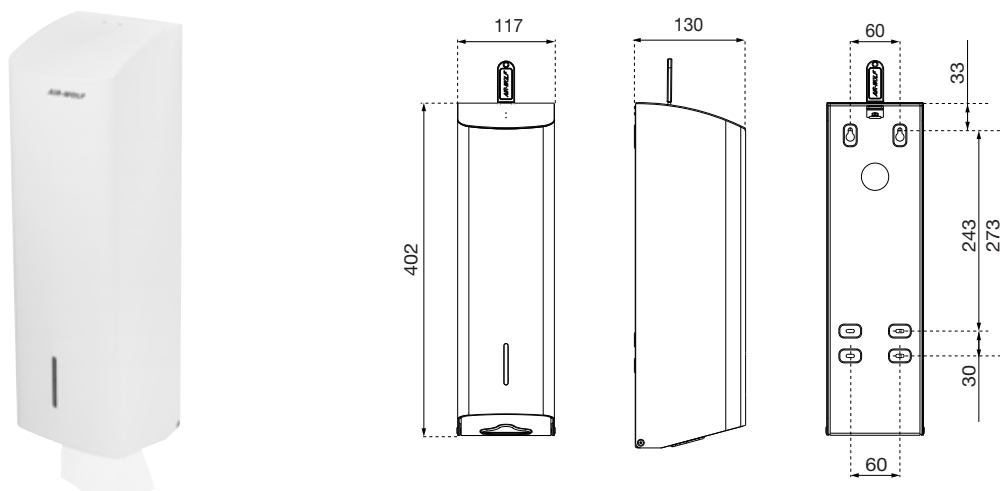

### TENDER TEXT

Toilet paper dispenser for single sheets, for up to 750 sheets of paper, matt white coated stainless steel, RAL 9003, front filling by folding down the front panel, rounded top to prevent waste from falling onto the dispenser, with a locking mechanism and fill level indicator, four-point mounting, including mounting hardware and key, for surface mounting

### DIMENSIONS

H x W x D 402 x 117 x 130 mm  
Weight 2.30 kg