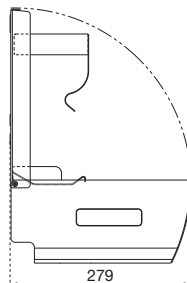

## TENDER TEXT

Toilet paper dispenser for two standard rolls, matt white coated stainless steel, RAL 9003, with side slots for level indicator and tracking the upper roll, integrated holding brace for the second roll while the first roll is being unrolled, empty cardboard tubes can be pulled off the dispensing slot, refilled by folding down the cover, rounded top to prevent objects being put down, with standard lock, four-point mounting, including mounting materials and key, for wall mounting

## DIMENSION

H x W x D	277 x 117 x 130 mm
Roll diameter	max. 110 mm
Weight	1,70 kg

## MOUNTING TIPPS

Toilet paper dispensers should preferably be installed on the right as seen from the toilet seat. It should be easily within reach of both arms while seated. Investigations have shown that paper consumption falls considerably the deeper the dispenser is fastened to the wall.