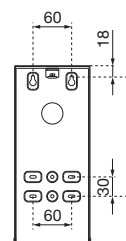

## TENDER TEXT

Toilet paper dispenser for two standard rolls, matt white coated stainless steel, RAL 9003, with side slots for level indicator and tracking the upper roll, integrated holding brace for the second roll while the first roll is being unrolled, empty cardboard tubes can be pulled off the dispensing slot, refilled by folding down the cover, rounded top to prevent objects being put down, with standard lock, four-point mounting, including mounting materials and key, for wall mounting

## DIMENSION

H x W x D	277 x 117 x 130 mm
Roll diameter	max. 110 mm
Weight	1,70 kg

## MOUNTING TIPPS

Toilet paper dispensers should preferably be installed on the right as seen from the toilet seat. It should be easily within reach of both arms while seated. Investigations have shown that paper consumption falls considerably the deeper the dispenser is fastened to the wall.