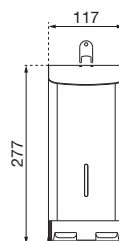

## TENDER TEXT

Toilet paper dispenser for two standard rolls, matt white coated stainless steel, RAL 9003, with side slots for level indicator and tracking the upper roll, integrated holding brace for the second roll while the first roll is being unrolled, empty cardboard tubes can be pulled off the dispensing slot, refilled by folding down the cover, rounded top to prevent objects being put down, with standard lock, four-point mounting, including mounting materials and key, for wall mounting

## DIMENSION

H x W x D	277 x 117 x 130 mm
Roll diameter	max. 110 mm
Weight	1,70 kg