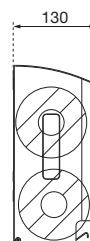

## TENDER TEXT

Toilet paper dispenser for two standard rolls, matt white coated stainless steel, RAL 9003, with side slots for level indicator and tracking the upper roll, integrated holding brace for the second roll while the first roll is being unrolled, empty cardboard tubes can be pulled off the dispensing slot, refilled by folding down the cover, rounded top to prevent objects being put down, with standard lock, four-point mounting, including mounting materials and key, for wall mounting

## DIMENSION

H x W x D	277 x 117 x 130 mm
Roll diameter	max. 110 mm
Weight	1,70 kg

## MOUNTING TIPPS

Toilet paper dispensers should preferably be installed on the right as seen from the toilet seat. It should be easily within reach of both arms while seated. Investigations have shown that paper consumption falls considerably the deeper the dispenser is fastened to the wall.