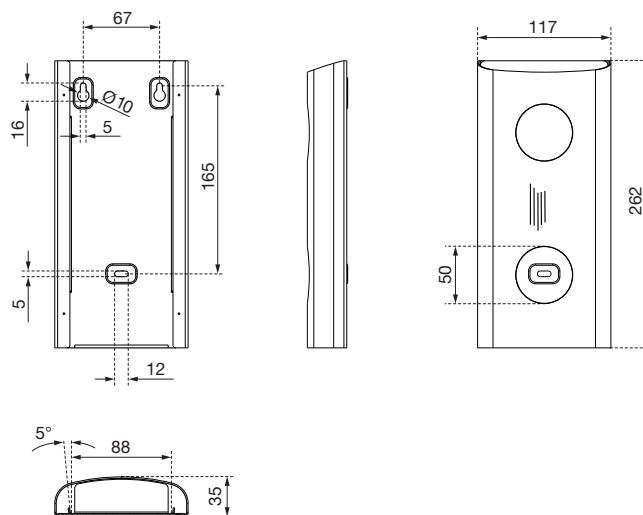

ART. 60-138

HYGIENIC WASTE BAG DISPENSER

ALPHA SERIES

AIR-WOLF GmbH
Waschraum- und Hygienetechnik
Unterhachinger Strasse 75
D-81737 München

Telefon +49 (89) 420790-10
Telefax +49 (89) 420790-70
air-wolf@air-wolf.de
www.air-wolf.de

Ein Unternehmen der
Wolf-Gruppe

AIR-WOLF

TENDER TEXT

Hygienic waste bag dispenser for approx. 25 individual paper bags or two refill cartons with approx. 25-30 hygienic plastic bags, brushed stainless steel, three-point mounting, including mounting materials, for wall mounting

DIMENSIONS

H x W x D	252 x 117 x 35 mm
Weight	0,6 kg
Paper bags	approx. 250-300 x 125 mm
Refill cartons plastic bags	approx. 88 x 126 x 21 mm

AREAS OF APPLICATION

Designed for universal use, including in public areas that are heavily frequented and at risk of vandalism: airports, stadiums, eventhalls, restaurant and food service industry, universities, nightclubs, communal buildings, shops, chambers, offices, theatres, cinemas, hotels, spas, etc.

MOUNTING TIP

The installation position preferred by women, seen from the toilet seat, is to the left, around knee-height and should be within easy reach of both hands of the user. The minimal distance from the ground to the bottom edge should be 15 cms to facilitate cleaning

ALTERNATIVE SURFACE DESIGNS

AIR-WOLF Hygienic waste bin
Black coated stainless steel, Art. 60-137

AIR-WOLF Hygienic waste bin
White coated stainless steel, Art. 60-139