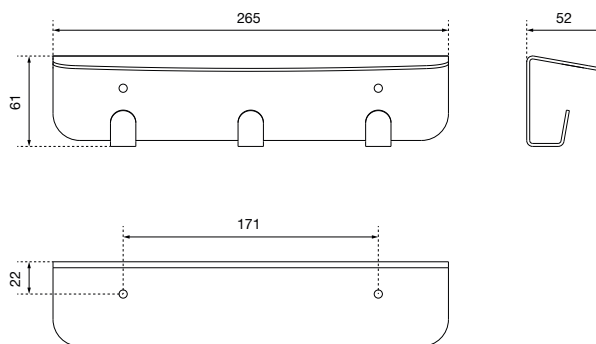

Ein Unternehmen der
Wolf-Gruppe

AIR-WOLF

TENDERTEXT

Hook rail with 3 hooks, brass-colored coated stainless steel, RAL 260M, two-point mounting, mounting hardware included, for surface mounting

DIMENSIONS

H x W x D 61 x 265 x 52 mm
Weight 0.55 kg