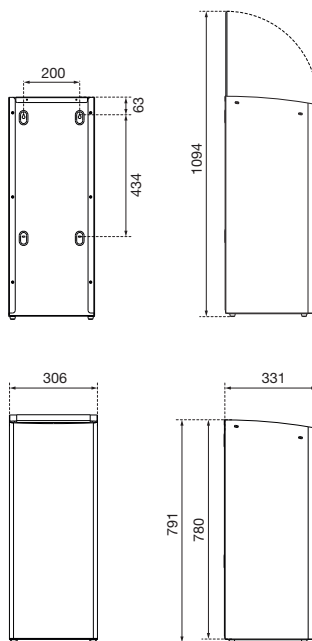

Ein Unternehmen der
Wolf-Gruppe

AIR-WOLF

TENDER TEXT

Waste container with 80-liter capacity, matt white coated stainless steel, RAL 9003, rectangular shape with rounded edges, with internal bag holder for concealed attachment of the waste bag, four-point mounting, including mounting hardware, for surface mounting or freestanding use

DIMENSIONS

H x W x D 791 x 306 x 331 mm
Weight 10.4 kg

AREAS OF APPLICATION

Universally applicable, even in public, high-traffic, and vandal-prone areas: airports, stadiums, event venues, restaurants, universities, night-clubs, municipal buildings, shops, law firms, offices, theaters, cinemas, hotels, spas, etc.