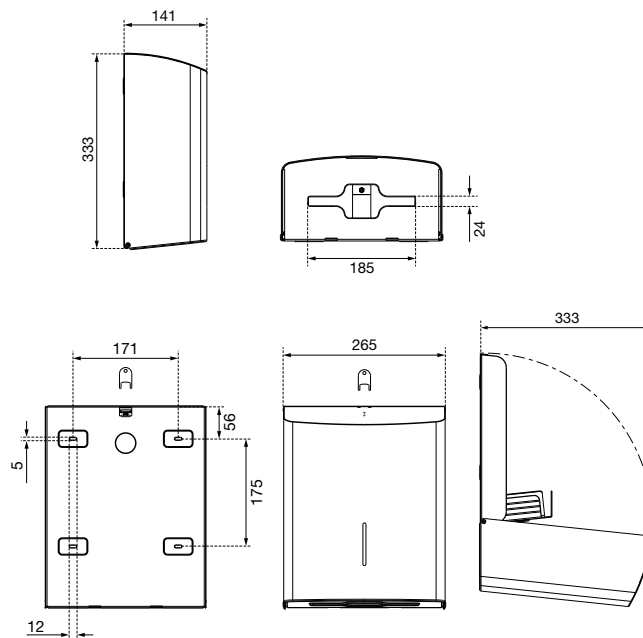

ART. 60-110

PAPER TOWEL DISPENSER

ALPHA SERIES

AIR-WOLF GmbH
Waschraum- und Hygienetechnik
Unterhachinger Strasse 75
D-81737 München

Telefon +49 (89) 420790-10
Telefax +49 (89) 420790-70
air-wolf@air-wolf.de
www.air-wolf.de

Ein Unternehmen der
Wolf-Gruppe

AIR-WOLF

TENDER TEXT

Paper towel dispenser for up to 600 paper towels, fillable with all standard folded paper towels, especially with C- or V-folding, black coated stainless steel, RAL 9005, with standard lock, with anti-paper-jam device and fill display, refilled by folding down the cover, rounded top to prevent objects being put down, four-point mounting, including mounting materials and key, for wall mounting

DIMENSIONS

H x W x D   333 x 265 x 141 mm
Weight   3.30 kg

AREAS OF APPLICATION

Designed for universal use, including in public areas that are heavily frequented and at risk of vandalism: airports, stadiums, eventhalls, restaurant and food service industry, universities, nightclubs, communal buildings, shops, chambers, offices, theatres, cinemas, hotels, spas, etc., not suitable for kindergartens and primary schools

MOUNTING TIP

People are often in a hurry and avoid detours. Install the paper towel dispenser above the waste bin and if possible on the direct route between wash basin and exit.

ALTERNATIVE SURFACE DESIGNS

AIR-WOLF Paper Towel Dispenser
Brushed stainless steel, Art. 60-111

AIR-WOLF Paper Towel Dispenser
White coated stainless steel, Art. 60-112