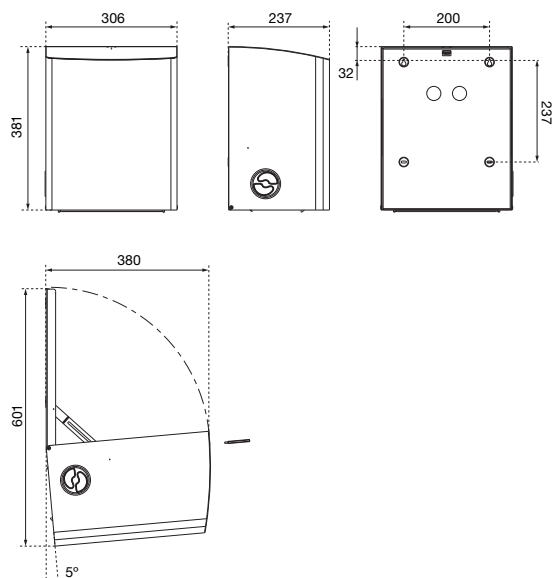

ART. 60-340

SELF-CUTTING TOWEL ROLL DISPENSER

ALPHA SERIES

AIR-WOLF GmbH
Waschraum- und Hygienetechnik
Unterhachinger Strasse 75
D-81737 München

Telefon +49 (89) 420790-10
Telefax +49 (89) 420790-70
air-wolf@air-wolf.de
www.air-wolf.de

Ein Unternehmen der
Wolf-Gruppe

AIR-WOLF

TENDER TEXT

Towel roll dispenser with self-cutting function, for towels with outside pull, mechanically operated without batteries, matt white coated stainless steel, RAL 9003, with standard lock, refilled by folding down the cover, four-point mounting, mounting materials included, for wall mounting

DIMENSIONS

H x W x D	381 x 306 x 237 mm
Roll diameter	max. 195 mm
Paper size L x W	240 x 195 mm
Weight	6,45 kg

AREAS OF APPLICATIONS

Universally usable, also in public, strongly frequented and vandalism-endangered areas: airports, stadiums, event halls, food service industry, universities, nightclubs, communal buildings, shops, law offices, office buildings, theaters, cinemas, hotels, spas etc.

MOUNTING TIP

People are often in a hurry and avoid detours. Install the hand towel roll dispenser above the waste bin and if possible on the direct route between wash basin and exit.

ALTERNATIVE SURFACE DESIGNS

AIR-WOLF Self-cutting towel roll dispenser
Black coated stainless steel, Art. 60-151

AIR-WOLF Self-cutting towel roll dispenser
Brushed stainless steel, Art. 60-152

AIR-WOLF Self-cutting towel roll dispenser
White coated stainless steel, Art. 60-153

AIR-WOLF Self-cutting towel roll dispenser
Blue-green coated stainless steel, Art. 60-341

AIR-WOLF Self-cutting towel roll dispenser
Brass-colored coated stainless steel, Art. 60-342