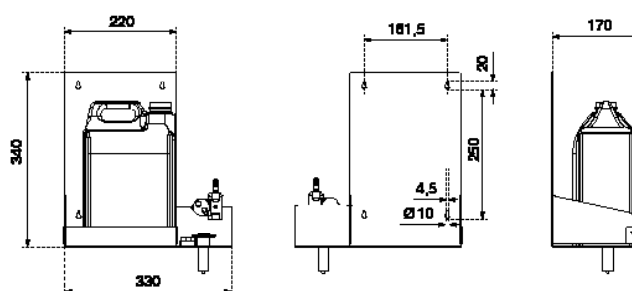

### TENDER SPECIFICATION

Dispenser for concealed installation, outlet on the right, suitable for standard 5 liter canisters of soap or disinfectant (not included), small containers also possible, dispenser housing made of stainless steel, filling primarily by changing the container, alternatively by filling the container, automatic triggering by infrared sensor, mains connection, four-point fixing, including fixing material

### DIMENSIONS

H x W x D (without pump)	340 x 330 x 170 mm
Weight	1,82 kg