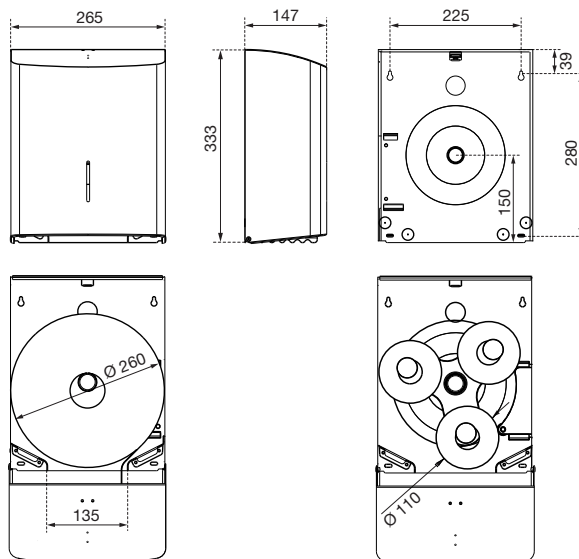

Ein Unternehmen der
Wolf-Gruppe

AIR-WOLF

TENDER TEXT

Duplex roll dispenser, freely fillable with 3 standard rolls or 1 jumbo roll, can be converted from a standard roll dispenser to a dispenser for jumbo rolls by removing the standard roll adapter, standard roll adapter with roll stopper for accurate positioning, next standard roll automatically falls into position, empty cardboard tubes remain in the dispenser, filled by folding down the front, round top to discourage from waste disposal, with tear-off edges, filling level indicator and unit lock, brushed stainless steel, four-point mounting, mounting material and key included, for wall mounting

DIMENSIONS

H x W x D	333 x 265 x 147 mm
Diameter regular roll	max. 110 mm
Diameter jumbo roll	max. 260 mm
Weight	3.45 kg

APPLICATION AREAS

Universally usable, also in public, strongly frequented and vandalism-endangered areas: airports, stadiums, event halls, food service industry, universities, nightclubs, communal buildings, shops, law offices, office buildings, theaters, cinemas, hotels, spas etc.