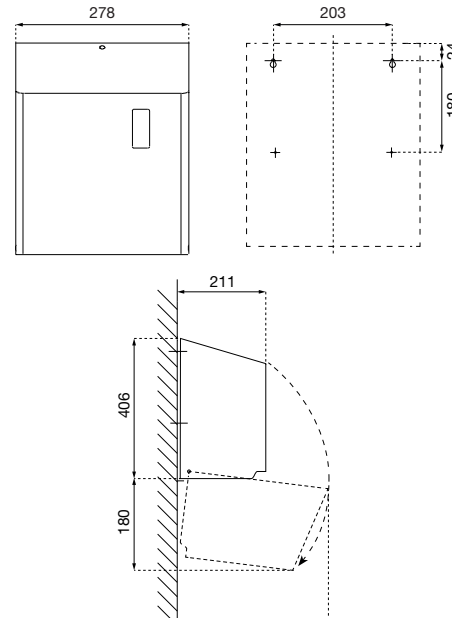

AUTOMATIC ROLLER TOWEL DISPENSER

OMEGA SERIES

AIR-WOLF GmbH
Waschraum- und Hygienetechnik
Unterhachinger Strasse 75
D-81737 München

Telefon +49 (89) 420790-10
Telefax +49 (89) 420790-70
air-wolf@air-wolf.de
www.air-wolf.de

Ein Unternehmen der
Wolf-Gruppe

AIR-WOLF

TENDER TEXT

Automatic paper towel dispenser, freely fillable with paper towel rolls with outside unwinding, filling only in operating position from above by folding down the housing, stainless steel brushed, transparent powder coated against finger and tarnish marks, RAL 9016, with viewing window for filling level control, with unit lock, four-point fixing, with tear-off edge, including 4 batteries type D, fixing material and key, battery life approx. 40,000 activations at 25 cm paper length, for surface mounting

DIMENSIONS

H x W x D	406 x 278 x 211 mm
Roll width:	max. 200 mm
Roll diameter:	max. 190 mm
Roll inner diameter:	min. 38 mm
Mounting height:	1.200 mm (bottom edge to floor)
Weight:	4,5 kg

AREAS OF APPLICATION

Can be used in public areas with moderate visitor frequency and risk of vandalism: restaurants, schools, universities, municipal buildings, hospitals, doctors' offices, nursing homes, stores, law firms, offices, theaters, cinemas, hotels, wellness centers, etc.

INSTALLATION TIP

People are often in a hurry and avoid detours. That's why we recommend installing the paper towel dispensers and associated waste garbage cans on top of each other, if possible, and on the direct path between the washbasin and the exit.

ALTERNATIVE SURFACE DESIGNS

AIR-WOLF roll towel dispenser,
stainless steel white coated, Art. 29-424

AIR-WOLF roll towel dispenser,
stainless steel matt black coated, Art. 29-524

A - Status display:
Indicates battery level.

B - Setting paper length:
Selectable between 20-30 cm.

C - Delay setting:
Time interval between dispensing operations (paper is dispensed only if the paper has already been torn off).

D - Operating mode:
Standard or hygiene mode: in hygiene mode, a piece of paper approx. 11 cm long is first advanced automatically. As soon as this piece is pulled, the machine dispenses the length of paper selected by the user in addition to the piece of paper that has already been fed.

E - Reset:
Settings are reset to factory defaults:
Paper length: 20.3 cm
Delay: 0 sec
Operating mode: Standard mode

Setting options

OPTIONAL - MATCHING TOWEL ROLLS

Matching household rolls can be found in our current catalog with the currently valid prices as well as on our homepage www.air-wolf.de.