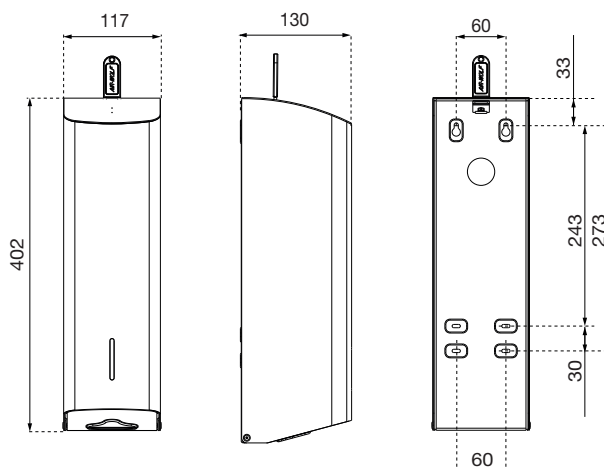

Ein Unternehmen der
Wolf-Gruppe

AIR-WOLF

TENDER TEXT

Toilet paper dispenser for single sheets, for up to 750 sheets of paper, brushed stainless steel, front filling by folding down the front panel, rounded top to prevent waste from falling onto the dispenser, with a locking mechanism and fill level indicator, four-point mounting, including mounting hardware and key, for surface mounting

DIMENSIONS

H x W x D 402 x 117 x 130 mm
Weight 2.30 kg

AREAS OF APPLICATION

Universally applicable, even in public, high-traffic, and vandal-prone areas: airports, stadiums, event venues, restaurants, universities, night-clubs, municipal buildings, shops, law firms, offices, theaters, cinemas, hotels, spas, etc.

MOUNTING TIP

Toilet paper dispensers should preferably be mounted on the right side when viewed from the toilet seat. It should be easily accessible with both arms while seated. Studies have shown that paper consumption decreases significantly the lower the dispenser is mounted on the wall.