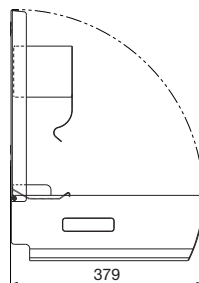

ART. 60-390

TOILET PAPER DISPENSER FOR 3 SMALL ROLLS

ALPHA SERIES

AIR-WOLF GmbH
Waschraum- und Hygienetechnik
Unterhachinger Strasse 75
D-81737 München

Telefon +49 (89) 420790 -10
Telefax +49 (89) 420790 -70
air-wolf@air-wolf.de
www.air-wolf.de

Ein Unternehmen der
Wolf-Gruppe

AIR-WOLF