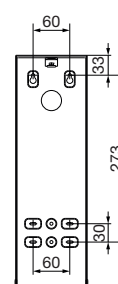

ART. 60-390

TOILET PAPER DISPENSER FOR 3 SMALL ROLLS

ALPHA SERIES

AIR-WOLF GmbH
Waschraum- und Hygienetechnik
Unterhachinger Strasse 75
D-81737 München

Telefon +49 (89) 420790 -10
Telefax +49 (89) 420790 -70
air-wolf@air-wolf.de
www.air-wolf.de

Ein Unternehmen der
Wolf-Gruppe

AIR-WOLF