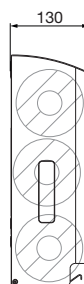

Ein Unternehmen der
Wolf-Gruppe

AIR-WOLF

TENDER TEXT

Toilet paper dispenser for three small toilet paper rolls, matt white coated stainless, RAL 9003, steel, with side slots for checking fill level and tracking the next roll, integrated holding brace for the second roll while the first roll is being unwound, empty cardboard tubes can be pulled out at the dispensing slot, refilled by folding down the cover, rounded top to prevent objects being put down, with standard lock, four-point mounting, including mounting materials and key, for wall mounting

DIMENSIONS

H x W x D	377 x 117 x 130 mm
Roll diameter	max. 110 mm
Weight	2,40 kg

AREAS OF APPLICATION

Designed for universal use, including in public areas that are heavily frequented and at risk of vandalism: airports, stadiums, eventhalls, restaurant and food service industry, universities, nightclubs, communal buildings, shops, chambers, offices, theatres, cinemas, hotels, spas, etc.

MOUNTING TIP

Toilet paper dispensers should preferably be installed on the right as seen from the toilet seat. It should be easily within reach of both arms while seated. Investigations have shown that paper consumption falls considerably the deeper the dispenser is fastened to the wall.