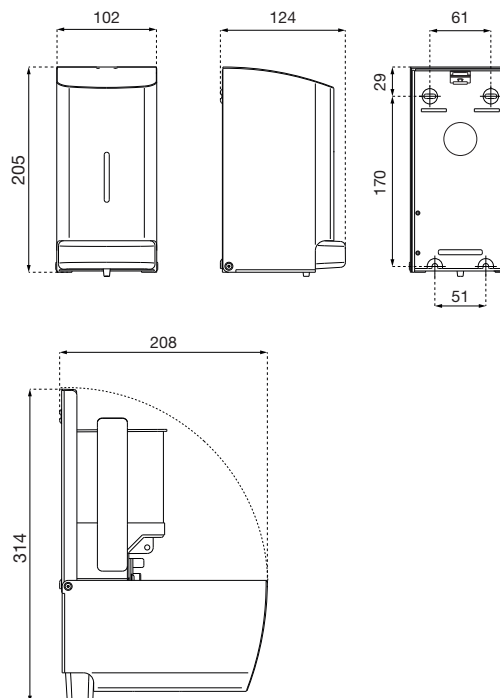

ART. 60-300

SOAP AND DISINFECTANT DISPENSER

ALPHA SERIES

AIR-WOLF GmbH
Waschraum- und Hygienetechnik
Unterhachinger Strasse 75
D-81737 München

Telefon +49 (89) 420790-10
Telefax +49 (89) 420790-70
air-wolf@air-wolf.de
www.air-wolf.de

Ein Unternehmen der
Wolf-Gruppe

AIR-WOLF

TENDER TEXT

Soap and disinfectant dispenser for 800 ml liquid soap or disinfectant, matt white coated stainless steel housing, RAL 9003, brushed stainless steel push-button, replaceable inner container with pump, filled from the top direct into the dispenser itself or by removing the refill container for filling outside the dispenser, push-button operation, dosage amount approx. 1.3 ml/stroke, with standard lock and fill display, rounded top to prevent objects being put down, pump made of plastic at the lowest point so that potential contamination of the liquid soap can be prevented by regular and complete emptying, four-point mounting, including mounting materials and key, for surface installation

DIMENSIONS

H x W x D 208 x 102 x 124 mm
Weight 1.35 kg

AREAS OF APPLICATION

Designed for universal use, including in public areas that are heavily frequented and at risk of vandalism: airports, stadiums, eventhalls, restaurant and food service industry, universities, nightclubs, communal buildings, shops, chambers, offices, theatres, cinemas, hotels, spas, etc., not suitable for kindergartens and primary schools

MOUNTING TIP

Install soap dispensers directly above the washbasin or shelf space if possible. This way liquid soap that drops from hands does not cause a slipping hazard on the floor.

MAINTENANCE

If heavily soiled, the housing should be cleaned first inside and then outside with a mild soapy water and a damp cloth. We also recommend treating stainless steel dispensers with a stainless steel cleaning agent because that way not only is the surface made visually uniform, a protective film is also applied to prevent resoiling and fingerprints. Although it is not necessary for dispenser maintenance, it is also a good idea to disinfect the operating button or lever of soap dispensers regularly to protect users against the transmission of bacteria.

ALTERNATIVE SURFACE DESIGNS

AIR-WOLF Soap and Disinfectant Dispenser
Black coated stainless steel, Art. 20-694

AIR-WOLF Soap and Disinfectant Dispenser
Brushed stainless steel, Art. 20-692

AIR-WOLF Soap and Disinfectant Dispenser
White coated stainless steel, Art. 20-692

AIR-WOLF Soap and Disinfectant Dispenser
Blue-green coated stainless steel, Art. 60-301

AIR-WOLF Soap and Disinfectant Dispenser
Brass-colored coated stainless steel, Art. 60-302