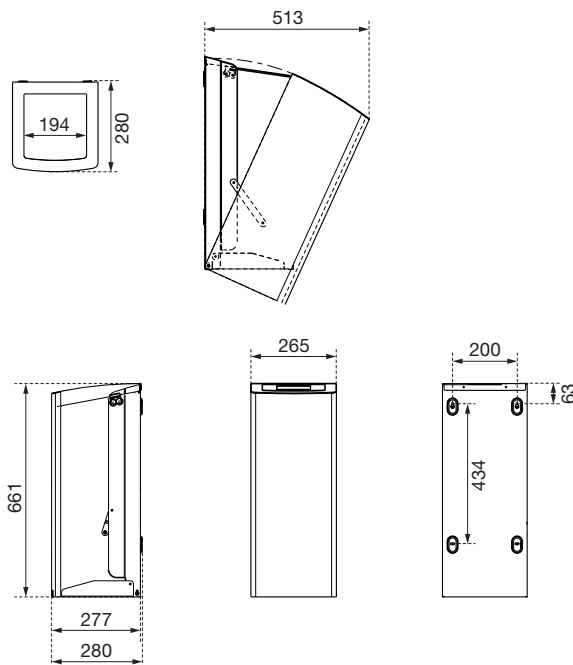

Ein Unternehmen der
Wolf-Gruppe

AIR-WOLF

TENDER TEXT

Waste bin with 50 litre volume, brass-colored coated stainless steel RAL 5021, basic design rectangular with bevelled edges, with interior bag holder for hidden application of the waste bag, rubber feet for slip-protection, unlock and unfold the housing for emptying, four-point mounting, including key and mounting materials, for wall mounting

DIMENSIONS

H x W x D 661 x 265 x 280 mm
Weight 8,9 kg

AREAS OF APPLICATION

Designed for universal use, including in public areas that are heavily frequented and at risk of vandalism: airports, stadiums, eventhalls, restaurant and food service industry, universities, nightclubs, communal buildings, shops, chambers, offices, theatres, cinemas, hotels, spas, etc.

MOUNTING TIP

Because people are often in a hurry and tend to avoid detours, waste bins should be mounted/placed underneath the corresponding paper towel dispensers and between basin and door. We recommend mounting it to the wall with a minimum distance of 15 cms to the ground to facilitate cleaning.