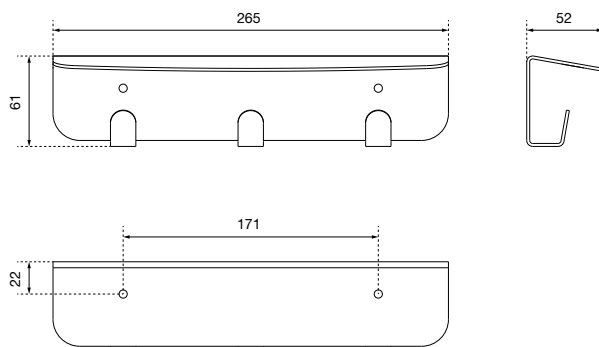

### TENDERTEXT

Hook rail with 3 hooks, white coated stainless steel, RAL 9003, two-point mounting, mounting hardware included, for surface mounting

### DIMENSIONS

H x W x D 61 x 265 x 52 mm  
Weight 0.55 kg