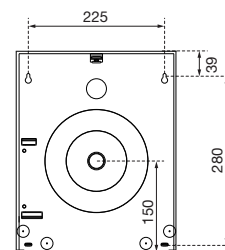

ART. 60-400

TOILET PAPER DISPENSER FOR 1 LARGE ROLL

ALPHA SERIES

AIR-WOLF GmbH
Waschraum- und Hygienetechnik
Unterhachinger Strasse 75
D-81737 München

Telefon +49 (89) 420790-10
Telefax +49 (89) 420790-70
air-wolf@air-wolf.de
www.air-wolf.de

Ein Unternehmen der
Wolf-Gruppe

AIR-WOLF