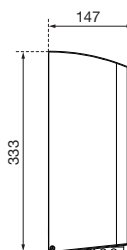

ART. 60-400

TOILET PAPER DISPENSER FOR 1 LARGE ROLL

ALPHA SERIES

AIR-WOLF GmbH
Waschraum- und Hygienetechnik
Unterhachinger Strasse 75
D-81737 München

Telefon +49 (89) 420790-10
Telefax +49 (89) 420790-70
air-wolf@air-wolf.de
www.air-wolf.de

Ein Unternehmen der
Wolf-Gruppe

AIR-WOLF