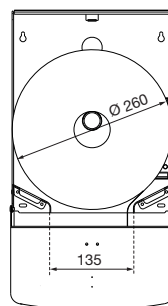

ART. 60-400

TOILET PAPER DISPENSER FOR 1 LARGE ROLL

ALPHA SERIES

AIR-WOLF GmbH
Waschraum- und Hygienetechnik
Unterhachinger Strasse 75
D-81737 München

Telefon +49 (89) 420790-10
Telefax +49 (89) 420790-70
air-wolf@air-wolf.de
www.air-wolf.de

Ein Unternehmen der
Wolf-Gruppe

AIR-WOLF