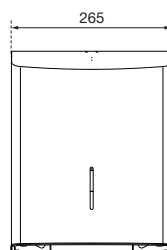

ART. 60-400

TOILET PAPER DISPENSER FOR 1 LARGE ROLL

ALPHA SERIES

AIR-WOLF GmbH
Waschraum- und Hygienetechnik
Unterhachinger Strasse 75
D-81737 München

Telefon +49 (89) 420790-10
Telefax +49 (89) 420790-70
air-wolf@air-wolf.de
www.air-wolf.de

Ein Unternehmen der
Wolf-Gruppe

AIR-WOLF