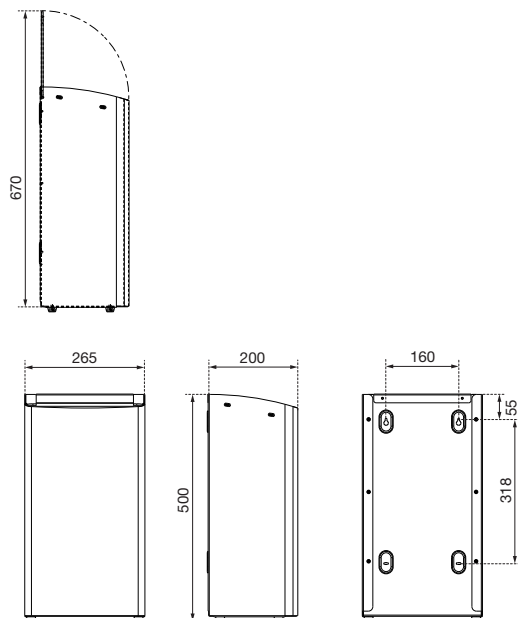

Ein Unternehmen der
Wolf-Gruppe

AIR-WOLF

TENDER TEXT

Waste bin with 27 litre volume, brushed stainless steel, basic design rectangular with bevelled edges, with interior bag holder for hidden application of the waste bag, rubber foots for slip-protection, four-point mounting, including mounting materials, for wall mounting or stand-alone on the floor

DIMENSIONS

H x W x D 500 x 265 x 200 mm
Weight 5,5 kg

AREAS OF APPLICATION

Designed for universal use, including in public areas that are heavily frequented and at risk of vandalism: airports, stadiums, eventhalls, restaurant and food service industry, universities, nightclubs, communal buildings, shops, chambers, offices, theatres, cinemas, hotels, spas, etc..

MOUNTING TIP

Because people are often in a hurry and tend to avoid detours, waste bins should be mounted/placed underneath the corresponding paper towel dispensers and between basin and door. We recommend mounting it to the wall with a minimum distance of 15 cms to the ground to facilitate cleaning.