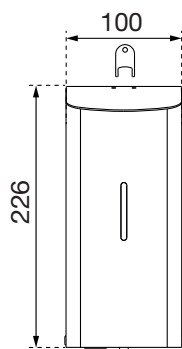

ART. 60-184

WC SEAT CLEANER

ALPHA SERIES

AIR-WOLF GmbH
Waschraum- und Hygienetechnik
Unterhachinger Strasse 75
D-81737 München

Telefon +49 (89) 420790-10
Telefax +49 (89) 420790-70
air-wolf@air-wolf.de
www.air-wolf.de

Ein Unternehmen der
Wolf-Gruppe

AIR-WOLF