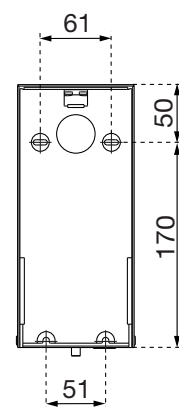

ART. 60-184

WC SEAT CLEANER

ALPHA SERIES

AIR-WOLF GmbH
Waschraum- und Hygienetechnik
Unterhachinger Strasse 75
D-81737 München

Telefon +49 (89) 420790-10
Telefax +49 (89) 420790-70
air-wolf@air-wolf.de
www.air-wolf.de

Ein Unternehmen der
Wolf-Gruppe

AIR-WOLF