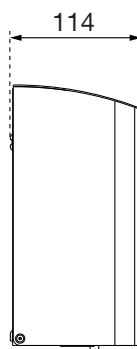

ART. 60-184

WC SEAT CLEANER

ALPHA SERIES

AIR-WOLF GmbH
Waschraum- und Hygienetechnik
Unterhachinger Strasse 75
D-81737 München

Telefon +49 (89) 420790-10
Telefax +49 (89) 420790-70
air-wolf@air-wolf.de
www.air-wolf.de

Ein Unternehmen der
Wolf-Gruppe

AIR-WOLF