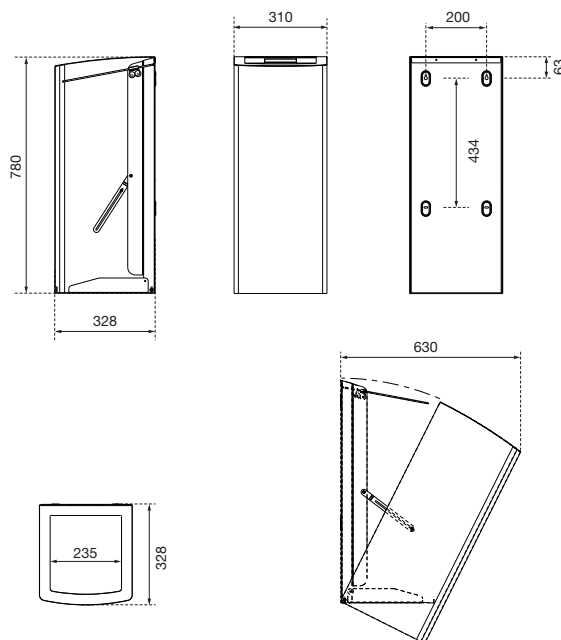

Ein Unternehmen der
Wolf-Gruppe

AIR-WOLF

TENDER TEXT

Waste bin with 80 litre volume, Black coated stainless steel, RAL 9005, basic design rectangular with bevelled edges, with interior bag holder for hidden application of the waste bag, rubber feet for slip-protection, unlock and unfold the housing for emptying, four-point mounting, including key and mounting materials, for wall mounting

DIMENSIONS

H x B x T 780 x 310 x 328 mm
Weight 11,90 kg

AREAS OF APPLICATION

Designed for universal use, including in public areas that are heavily frequented and at risk of vandalism: airports, stadiums, eventhalls, restaurant and food service industry, universities, nightclubs, communal buildings, shops, chambers, offices, theatres, cinemas, hotels, spas, etc.

MOUNTING TIP

Because people are often in a hurry and tend to avoid detours, waste bins should be mounted/placed underneath the corresponding paper towel dispensers and between basin and door. We recommend mounting it to the wall with a minimum distance of 15 cms to the ground to facilitate cleaning.