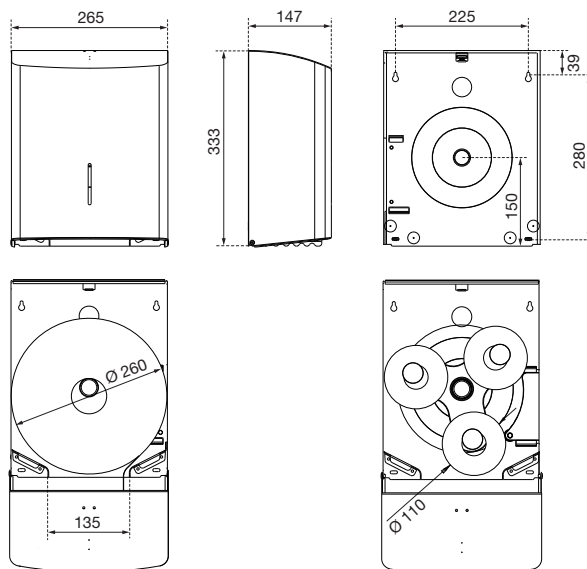

Ein Unternehmen der
Wolf-Gruppe

AIR-WOLF

TENDER TEXT

Duplex roll dispenser, freely fillable with 3 standard rolls or 1 jumbo roll, matt white coated stainless steel, RAL 9003, can be converted from a standard roll dispenser to a dispenser for jumbo rolls by removing the standard roll adapter, standard roll adapter with roll stopper for accurate positioning, next standard roll automatically falls into position, empty cardboard tubes remain in the dispenser, filled by folding down the front, round top to discourage from waste disposal, with tear-off edges, filling level indicator and unit lock, brushed stainless steel, four-point mounting, mounting material and key included, for wall mounting

DIMENSIONS

H x W x D	333 x 265 x 147 mm
Diameter regular roll	max. 110 mm
Diameter jumbo roll	max. 260 mm
Weight	3.45 kg

APPLICATION AREAS

Universally usable, also in public, strongly frequented and vandalism-endangered areas: airports, stadiums, event halls, food service industry, universities, nightclubs, communal buildings, shops, law offices, office buildings, theaters, cinemas, hotels, spas etc.