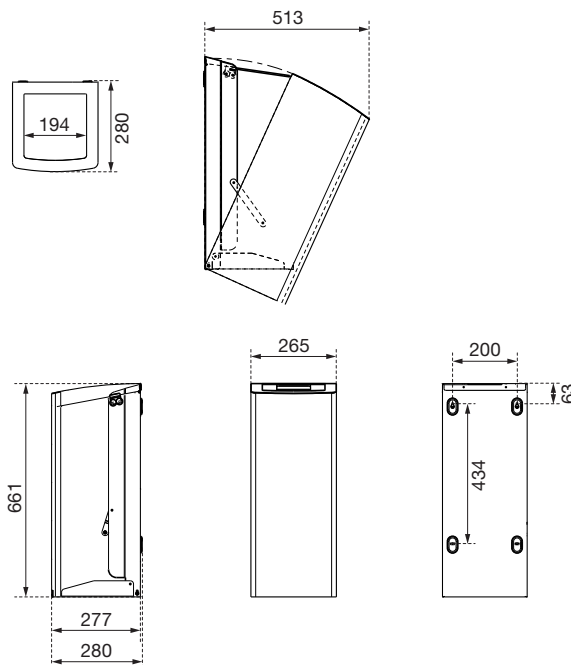

Ein Unternehmen der
Wolf-Gruppe

AIR-WOLF

TENDER TEXT

Waste bin with 50 litre volume, matt white coated stainless steel RAL 9003, basic design rectangular with bevelled edges, with interior bag holder for hidden application of the waste bag, rubber feet for slip-protection, unlock and unfold the housing for emptying, four-point mounting, including key and mounting materials, for wall mounting

DIMENSIONS

H x W x D 661 x 265 x 280 mm
Weight 8,9 kg

AREAS OF APPLICATION

Designed for universal use, including in public areas that are heavily frequented and at risk of vandalism: airports, stadiums, eventhalls, restaurant and food service industry, universities, nightclubs, communal buildings, shops, chambers, offices, theatres, cinemas, hotels, spas, etc.

MOUNTING TIP

Because people are often in a hurry and tend to avoid detours, waste bins should be mounted/placed underneath the corresponding paper towel dispensers and between basin and door. We recommend mounting it to the wall with a minimum distance of 15 cms to the ground to facilitate cleaning.