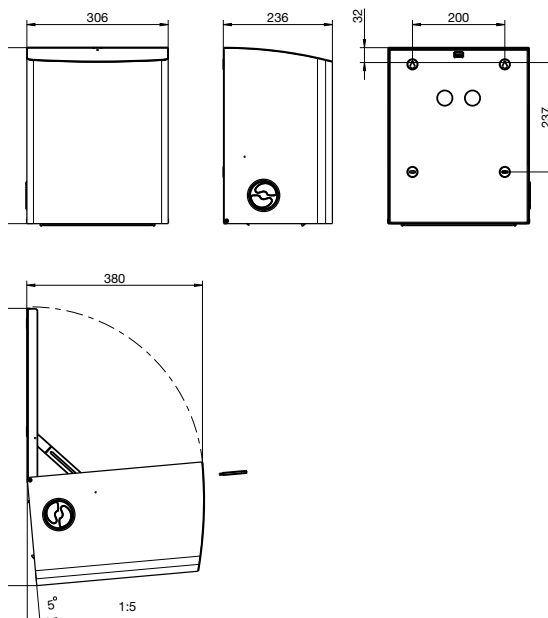

ART. 60-152

SELF-CUTTING TOWEL ROLL DISPENSER

ALPHA SERIES

AIR-WOLF GmbH
Waschraum- und Hygienetechnik
Unterhachinger Strasse 75
D-81737 München

Telefon +49 (89) 420790-10
Telefax +49 (89) 420790-70
air-wolf@air-wolf.de
www.air-wolf.de

Ein Unternehmen der
Wolf-Gruppe

AIR-WOLF

TENDER TEXT

Towel roll dispenser with self-cutting function, for towels with outside pull, mechanically operated without batteries, brushed stainless steel, with standard lock, refilled by folding down the cover, four-point mounting, mounting materials included, for wall mounting

DIMENSIONS

H x W x D	383 x 306 x 236 mm
Paper size L x W	240 x 210 mm
Weight	6,45 kg

AREAS OF APPLICATIONS

Universally usable, also in public, strongly frequented and vandalism-endangered areas: airports, stadiums, event halls, food service industry, universities, nightclubs, communal buildings, shops, law offices, office buildings, theaters, cinemas, hotels, spas etc.

MOUNTING TIP

People are often in a hurry and avoid detours. Install the hand towel roll dispenser above the waste bin and if possible on the direct route between wash basin and exit.

ALTERNATIVE SURFACE DESIGNS

AIR-WOLF Self-cutting towel roll dispenser
Black coated stainless steel, Art. 60-151

AIR-WOLF Self-cutting towel roll dispenser
White coated stainless steel, Art. 60-153