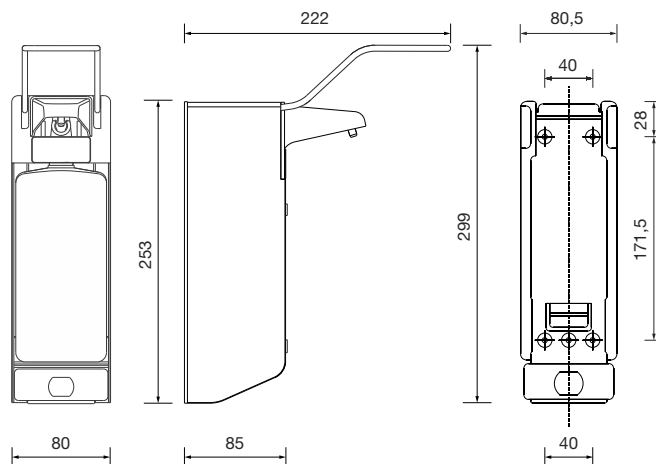

Ein Unternehmen der
Wolf-Gruppe

AIR-WOLF

TENDER TEXT

Disinfectant and soap dispenser, dispenser housing brushed stainless steel, without cap, for 500 ml refill- or disposable bottles, with one empty standard bottle 25 mm, long operating lever of stainless steel, exchangeable stainless steel pump with straight suction tube, dosage approx. 1.5 ml/stroke, adjustable in 2 stages, housing with pump autoclavable up to 121°C, plastic wall bracket, with 5 interchangeable clips for identification, four-point fixing, including mounting material, for surface mounting

DIMENSIONS

h x w x d (with controll lever)	299 x 80 x 222 mm
h x w x d (without controll lever)	253 x 80 x 85 mm
weight	1.00 kg

APPLICATION AREAS

Universally applicable, even in public, high-traffic and vandal endangered areas: airports, stadiums, event halls, restaurants, schools, universities, discos, communal buildings, medical practices, hospitals, shops, law offices, offices, theaters, cinemas, hotels, spa, physiotherapy, kitchens, food processing, etc.

art. 35-656

art. 35-658

MOUNTING TIP

Soap and disinfectant dispenser should be mounted above the washing table or above a shelf or dript tray to avoid liquids dripping on the floor. The dispenser should also be positioned in a way that the refilling works easily.