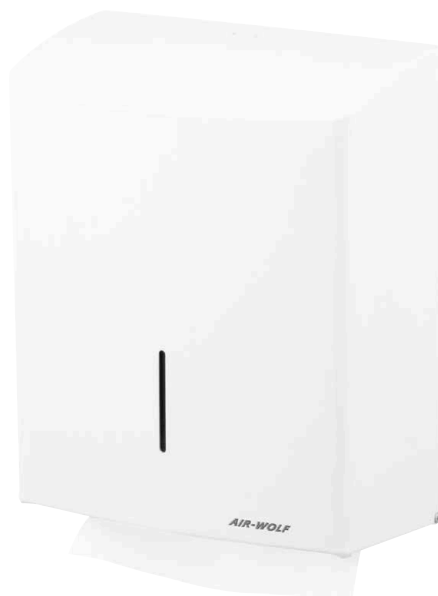

Ein Unternehmen der
Wolf-Gruppe

AIR-WOLF

TENDER TEXT

Paper towel dispenser for up to 600 paper towels, fillable with all standard folded paper towels, especially with C- or V-folding, white coated stainless steel, RAL 9003, with standard lock, with anti-paper-jam device and fill display, refilled by folding down the cover, rounded top to prevent objects being put down, four-point mounting, including mounting materials and key, for wall mounting

DIMENSIONS

H x W x D 333 x 265 x 141 mm
Weight 3.30 kg

AREAS OF APPLICATION

Designed for universal use, including in public areas that are heavily frequented and at risk of vandalism: airports, stadiums, eventhalls, restaurant and food service industry, universities, nightclubs, communal buildings, shops, chambers, offices, theatres, cinemas, hotels, spas, etc., not suitable for kindergartens and primary schools