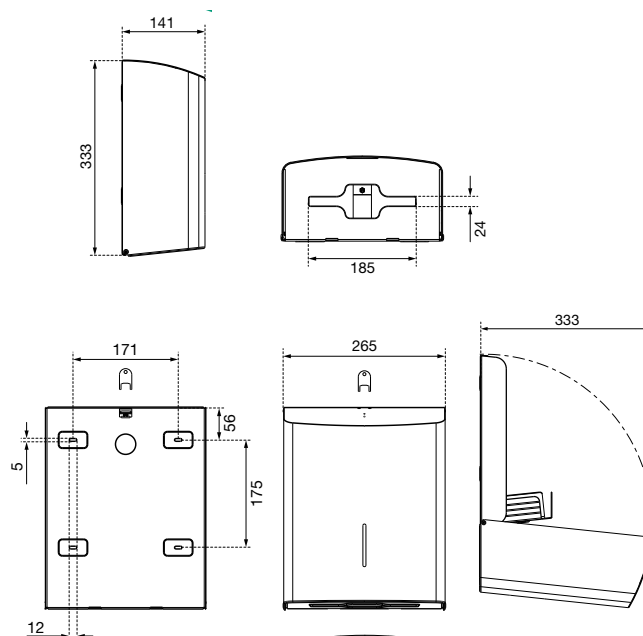

ART. 60-112

PAPER TOWEL DISPENSER

ALPHA SERIES

AIR-WOLF GmbH
Waschraum- und Hygienetechnik
Unterhacher Strasse 75
D-81737 München

Telefon +49 (89) 420790-10
Telefax +49 (89) 420790-70
air-wolf@air-wolf.de
www.air-wolf.de

Ein Unternehmen der
Wolf-Gruppe

AIR-WOLF

TENDER TEXT

Paper towel dispenser for up to 600 paper towels, fillable with all standard folded paper towels, especially with C- or V-folding, white coated stainless steel, RAL 9003, with standard lock, with anti-paper-jam device and fill display, refilled by folding down the cover, rounded top to prevent objects being put down, four-point mounting, including mounting materials and key, for wall mounting

DIMENSIONS

H x W x D   333 x 265 x 141 mm
Weight   3.30 kg

AREAS OF APPLICATION

Designed for universal use, including in public areas that are heavily frequented and at risk of vandalism: airports, stadiums, eventhalls, restaurant and food service industry, universities, nightclubs, communal buildings, shops, chambers, offices, theatres, cinemas, hotels, spas, etc., not suitable for kindergartens and primary schools

MOUNTING TIP

People are often in a hurry and avoid detours. Install the paper towel dispenser above the waste bin and if possible on the direct route between wash basin and exit.

ALTERNATIVE SURFACE DESIGNS

AIR-WOLF Paper Towel Dispenser
Black coated stainless steel, Art. 60-110

AIR-WOLF Paper Towel Dispenser
Brushed stainless steel, Art. 60-111