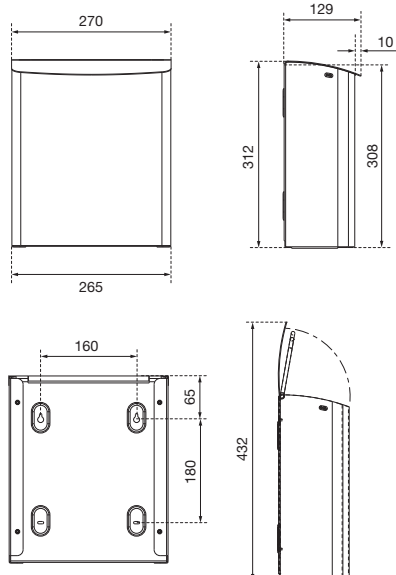

### TENDER TEXT

10-liter waste container for the disposal of feminine hygiene bags, with hinged lid and a handle with minimal contact surface, rounded edges, four-point mounting, matt white coated stainless steel, RAL 9003, with internal bag holder for concealed fixation of the waste bag, including mounting hardware, for surface mounting

### DIMENSIONS

H x W x D 312 x 270 x 129 mm  
Weight 2.85 kg

### MOUNTING TIP

The mounting location preferred by ladies is on the left as seen from the WC seat, at about knee height, and should be within easy reach of the user with both hands.