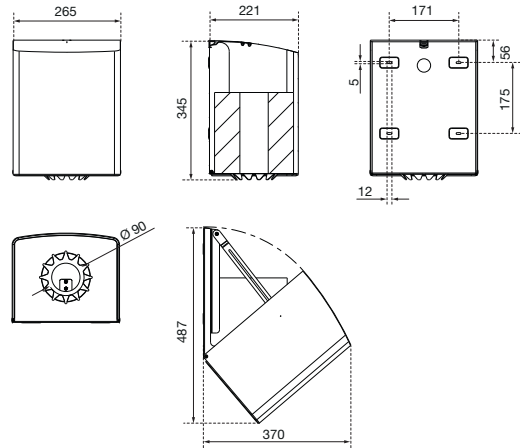

ART. 60-117

HAND TOWEL ROLL DISPENSER

ALPHA SERIES

AIR-WOLF GmbH
Waschraum- und Hygienetechnik
Unterhacher Strasse 75
D-81737 München

Telefon +49 (89) 420790-10
Telefax +49 (89) 420790-70
air-wolf@air-wolf.de
www.air-wolf.de

Ein Unternehmen der
Wolf-Gruppe

AIR-WOLF

TENDER TEXT

Hand towel roll dispenser, freely reloadable with center pull paper towels, black coated stainless steel, RAL 9005, refilled by folding down the cover, with tear-off edges, rounded top to prevent objects being put down, with standard lock, four-point mounting, including mounting materials and key, for wall mounting

DIMENSIONS

H x W x D	345 x 265 x 221 mm
Roll height	max. 250 mm
Roll diameter	max. 230 mm
Weight	4.6 kg

AREAS OF APPLICATION

Roll towel dispensers are primarily used in areas where paper needs to be stored hygienically and securely and is mainly used for cleaning: in food processing, in trade, or in tanning salons. Of course, roll towels can also be used for drying hands, but we advise against this due to the comparatively high paper consumption and recommend folded paper towels or warm air hand dryers instead.

MOUNTING TIP

People are often in a hurry and avoid detours. Install the hand towel roll dispenser above the waste bin and if possible on the direct route between wash basin and exit.

ALTERNATIVE SURFACE DESIGNS

AIR-WOLF Hand towel roll dispenser
White coated stainless steel, Art. 60-116

AIR-WOLF Hand towel roll dispenser
Brushed stainless steel, Art. 60-118

AIR-WOLF Hand towel roll dispenser
Matt white coated stainless steel, Art. 60-335

AIR-WOLF Hand towel roll dispenser
Blue-green coated stainless steel, Art. 60-336

AIR-WOLF Hand towel roll dispenser
Brass-colored coated stainless steel, Art. 60-337