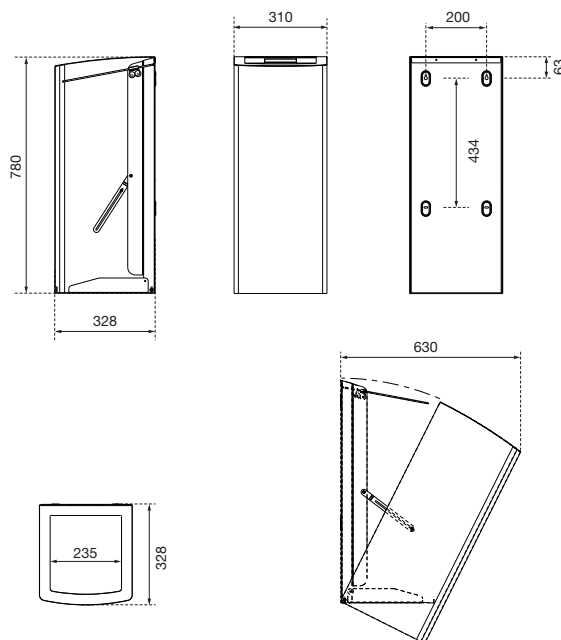

Ein Unternehmen der
Wolf-Gruppe

AIR-WOLF

TENDER TEXT

Waste bin with 80 litre volume, matt white coated stainless steel, RAL 9003, basic design rectangular with bevelled edges, with interior bag holder for hidden application of the waste bag, rubber feet for slip-protection, unlock and unfold the housing for emptying, four-point mounting, including key and mounting materials, for wall mounting

DIMENSIONS

H x B x T 780 x 310 x 328 mm
Weight 11,90 kg

AREAS OF APPLICATION

Designed for universal use, including in public areas that are heavily frequented and at risk of vandalism: airports, stadiums, eventhalls, restaurant and food service industry, universities, nightclubs, communal buildings, shops, chambers, offices, theatres, cinemas, hotels, spas, etc.

MOUNTING TIP

Because people are often in a hurry and tend to avoid detours, waste bins should be mounted/placed underneath the corresponding paper towel dispensers and between basin and door. We recommend mounting it to the wall with a minimum distance of 15 cms to the ground to facilitate cleaning.