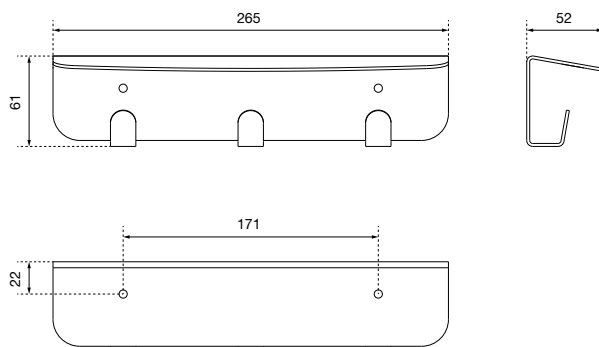

### TENDERTEXT

Hook rail with 3 hooks, matt white coated stainless steel, RAL 9003, two-point mounting, mounting hardware included, for surface mounting

### DIMENSIONS

H x W x D 61 x 265 x 52 mm  
Weight 0.55 kg