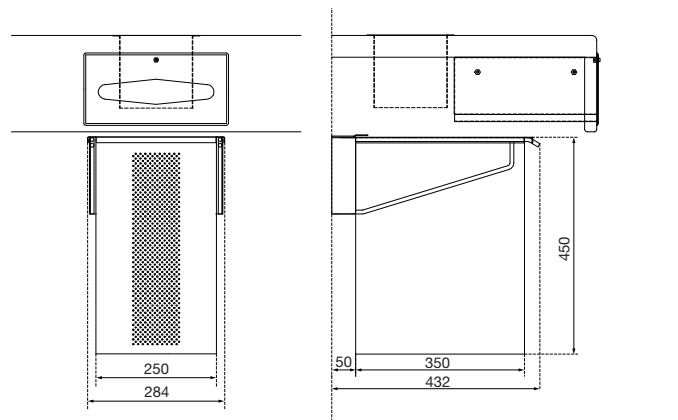

Ein Unternehmen der
Wolf-Gruppe

AIR-WOLF

TENDER TEXT

40-liters waste bin volume for washstand sub-construction, for used paper towels, in combination with an discharge opening in the front or the cover of the washstand, with hangers at the side to pull out the bin easily, brushed stainless steel handle bar with handle bar, diaphanous front for level control, brushed stainless steel, four-point mounting, for hidden, suspended installation of the washstand back wall

DIMENSIONS

H x W x D (waste bin with hangers)	450 x 284 x 432 mm
H x W x D (waste bin without hangers)	450 x 250 x 350 mm
Weight	6,1 kg

APPLICATION AREAS

Designed for use in public areas that are moderate frequented and at moderate risk of vandalism: food service industry, school, universities, communal buildings, hospitals, medical practices, nursing homes, retail stores, offices, theatres, hotels, wellness areas.

Waste bin combined with a discharge opening bordered by a stainless steel ring Art. 20-158

Wall-mounted hangers