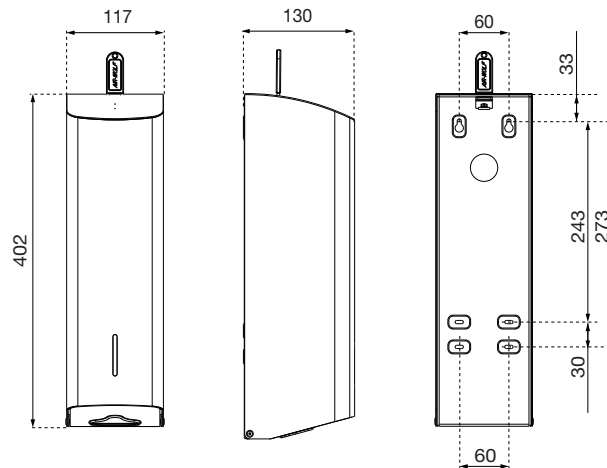

Ein Unternehmen der
Wolf-Gruppe

AIR-WOLF

TENDER TEXT

Toilet paper dispenser for single sheets, for up to 750 sheets of paper, black coated stainless steel, RAL 9005, front filling by folding down the front panel, rounded top to prevent waste from falling onto the dispenser, with a locking mechanism and fill level indicator, four-point mounting, including mounting hardware and key, for surface mounting

DIMENSIONS

H x W x D 402 x 117 x 130 mm
Weight 2.30 kg

AREAS OF APPLICATION

Universally applicable, even in public, high-traffic, and vandal-prone areas: airports, stadiums, event venues, restaurants, universities, night-clubs, municipal buildings, shops, law firms, offices, theaters, cinemas, hotels, spas, etc.

MOUNTING TIP

Toilet paper dispensers should preferably be mounted on the right side when viewed from the toilet seat. It should be easily accessible with both arms while seated. Studies have shown that paper consumption decreases significantly the lower the dispenser is mounted on the wall.