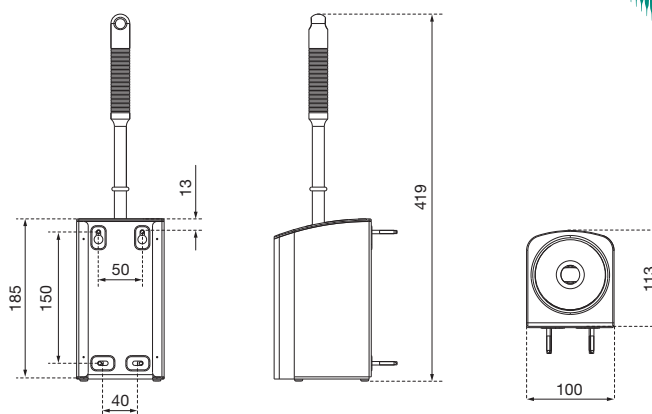

### TENDER TEXT

Toilet brush holder with hidden brush head, top open version, removal of brush bottom-up, housing made of blue-green coated stainless steel, RAL 5021, inner drip pot and brush made of black plastic, inner drip pot can be removed for cleaning, four-point mounting, including mounting materials, for wall mounting or stand-alone on the floor

### DIMENSIONS

H x W x D 185 x 100 x 113 mm (without handle)  
H x W x D 419 x 100 x 113 mm (with handle)  
Gewicht 0,9 kg