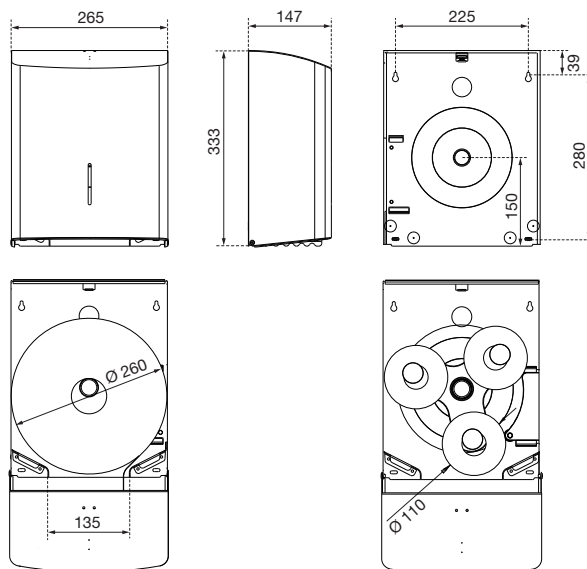

Ein Unternehmen der
Wolf-Gruppe

AIR-WOLF

TENDER TEXT

Duplex roll dispenser, freely fillable with 3 standard rolls or 1 jumbo roll, brass-colored coated stainless steel, RAL 260M, can be converted from a standard roll dispenser to a dispenser for jumbo rolls by removing the standard roll adapter, standard role adapter with roll stopper for accurate positioning, next standard roll automatically falls into position, empty cardboard tubes remain in the dispenser, filled by folding down the front, round top to discourage from waste disposal, with tear-off edges, filling level indicator and unit lock, brushed stainless steel, four-point mounting, mounting material and key included, for wall mounting

DIMENSIONS

H x W x D	333 x 265 x 147 mm
Diameter regular roll	max. 110 mm
Diameter jumbo roll	max. 260 mm
Weight	3.45 kg

APPLICATION AREAS

Universally usable, also in public, strongly frequented and vandalism-endangered areas: airports, stadiums, event halls, food service industry, universities, nightclubs, communal buildings, shops, law offices, office buildings, theaters, cinemas, hotels, spas etc.