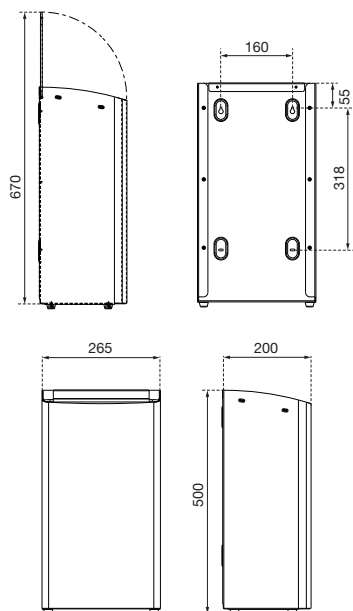

### TENDER TEXT

Waste bin with 27 litre volume, black coated stainless steel, RAL 9005, basic design rectangular with bevelled edges, with interior bag holder for hidden application of the waste bag, rubber feet for slip-protection, four-point mounting, including mounting materials, for wall mounting or stand-alone on the floor

### DIMENSIONS

H x W x D 500 x 265 x 200 mm  
Weight 5,5 kg