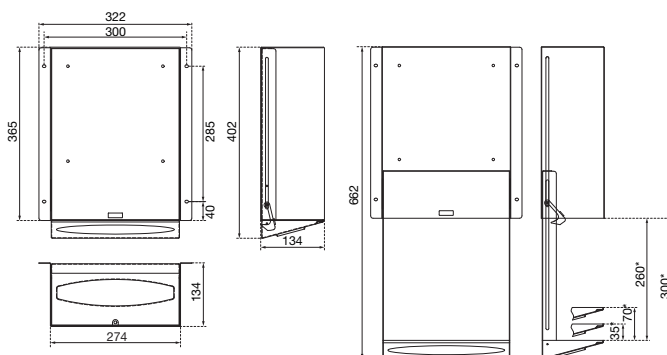

ART. 20-167

BUILT-IN PAPER TOWEL DISPENSER

SIGMA SERIES

AIR-WOLF GmbH
Waschraum- und Hygienetechnik
Unterhachinger Strasse 75
D-81737 München

Telefon +49 (89) 420790-10
Telefax +49 (89) 420790-70
air-wolf@air-wolf.de
www.air-wolf.de

Ein Unternehmen der
Wolf-Gruppe

AIR-WOLF

TENDER TEXT

Paper towel dispenser for up to 600 folded paper towels, free fillable with all common paper towels especially with C- or Z-folding, brushed stainless steel housing, for built-in installation e.g. behind a mirror or in a cupboard, stainless steel paper removal, filling from the bottom by pulling down the drawer, with locking hook on both sides, four-point-mounting, for built-in installation

DIMENSIONS

H x W x D	402 x 322 x 134 mm
Height open	662 mm
Slide travel	300 mm
Weight	3,5 kg

APPLICATION AREAS

Can be used in public areas with a moderate number of visitors and vandalism prone areas: gastronomy, schools, universities, municipal buildings, hospitals, doctors' offices, nursing homes, shops, offices, theatres, cinemas, hotels, wellness, etc.

MOUNTING TIPS

People are often in a hurry and avoid detours. Install the paper towel dispenser above the waste bin and if possible on the direct route between wash basin and exit.

PAPER TOWELS

You can find matching paper towels with C- or Z-fold in our current catalogue with the currently applicable prices or visit our website www.air-wolf.de

*Built-in installation:
with lock hook - no key
needed.*

*Built-in installation: paper
towel dispenser can be
pulled down for refill*

*The paper towel dispenser
can be pulled down
for refill or exchange. This
is good if the mirror can't
be opened. Please ensure
enough distance to the
washbasin.*