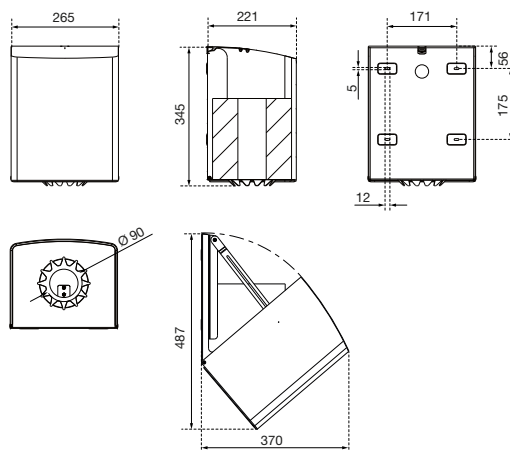

ART. 60-118

HAND TOWEL ROLL DISPENSER

ALPHA SERIES

AIR-WOLF GmbH
Waschraum- und Hygienetechnik
Unterhacher Strasse 75
D-81737 München

Telefon +49 (89) 420790-10
Telefax +49 (89) 420790-70
air-wolf@air-wolf.de
www.air-wolf.de

Ein Unternehmen der
Wolf-Gruppe

AIR-WOLF

TENDER TEXT

Hand towel roll dispenser, freely reloadable with center pull paper towels, brushed stainless steel, refilled by folding down the cover, with tear-off edges, rounded top to prevent objects being put down, with standard lock, four-point mounting, including mounting materials and key, for wall mounting

DIMENSIONS

H x W x D	345 x 265 x 221 mm
Roll height	max. 250 mm
Roll diameter	max. 230 mm
Weight	4.6 kg

MOUNTING TIP

People are often in a hurry and avoid detours. Install the hand towel roll dispenser above the waste bin and if possible on the direct route between wash basin and exit.

ALTERNATIVE SURFACE DESIGNS

AIR-WOLF Hand towel roll dispenser
White coated stainless steel, Art. 60-116

AIR-WOLF Hand towel roll dispenser
Black coated stainless steel, Art. 60-117