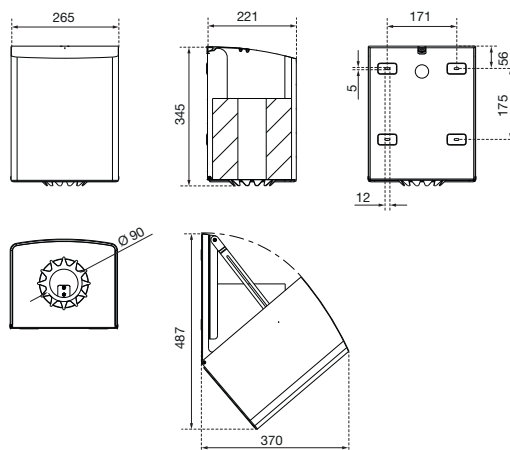

ART. 60-335

HAND TOWEL ROLL DISPENSER

ALPHA SERIES

AIR-WOLF GmbH
Waschraum- und Hygienetechnik
Unterhacher Strasse 75
D-81737 München

Telefon +49 (89) 420790-10
Telefax +49 (89) 420790-70
air-wolf@air-wolf.de
www.air-wolf.de

Ein Unternehmen der
Wolf-Gruppe

AIR-WOLF

TENDER TEXT

Hand towel roll dispenser, freely reloadable with center pull paper towels, matt white coated stainless steel, RAL 9003, refilled by folding down the cover, with tear-off edges, rounded top to prevent objects being put down, with standard lock, four-point mounting, including mounting materials and key, for wall mounting

DIMENSIONS

H x W x D	345 x 265 x 221 mm
Roll height	max. 250 mm
Roll diameter	max. 230 mm
Weight	4.6 kg

AREAS OF APPLICATION

Roll towel dispensers are primarily used in areas where paper needs to be stored hygienically and securely and is mainly used for cleaning: in food processing, in trade, or in tanning salons. Of course, roll towels can also be used for drying hands, but we advise against this due to the comparatively high paper consumption and recommend folded paper towels or warm air hand dryers instead.

MOUNTING TIP

People are often in a hurry and avoid detours. Install the hand towel roll dispenser above the waste bin and if possible on the direct route between wash basin and exit.

ALTERNATIVE SURFACE DESIGNS

AIR-WOLF Hand towel roll dispenser
White coated stainless steel, Art. 60-116

AIR-WOLF Hand towel roll dispenser
Black coated stainless steel, Art. 60-117

AIR-WOLF Hand towel roll dispenser
Brushed stainless steel, Art. 60-118

AIR-WOLF Hand towel roll dispenser
Blue-green coated stainless steel, Art. 60-336

AIR-WOLF Hand towel roll dispenser
Brass-colored coated stainless steel, Art. 60-337