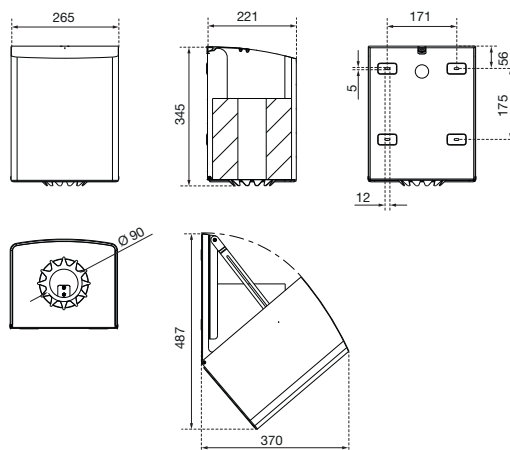

ART. 60-337

HAND TOWEL ROLL DISPENSER

ALPHA SERIES

AIR-WOLF GmbH
Waschraum- und Hygienetechnik
Unterhacher Strasse 75
D-81737 München

Telefon +49 (89) 420790-10
Telefax +49 (89) 420790-70
air-wolf@air-wolf.de
www.air-wolf.de

Ein Unternehmen der
Wolf-Gruppe

AIR-WOLF

TENDER TEXT

Hand towel roll dispenser, freely reloadable with center pull paper towels, brass-colored coated stainless steel, RAL 260M, refilled by folding down the cover, with tear-off edges, rounded top to prevent objects being put down, with standard lock, four-point mounting, including mounting materials and key, for wall mounting

DIMENSIONS

H x W x D	345 x 265 x 221 mm
Roll height	max. 250 mm
Roll diameter	max. 230 mm
Weight	4.6 kg

AREAS OF APPLICATION

Roll towel dispensers are primarily used in areas where paper needs to be stored hygienically and securely and is mainly used for cleaning: in food processing, in trade, or in tanning salons. Of course, roll towels can also be used for drying hands, but we advise against this due to the comparatively high paper consumption and recommend folded paper towels or warm air hand dryers instead.

MOUNTING TIP

People are often in a hurry and avoid detours. Install the hand towel roll dispenser above the waste bin and if possible on the direct route between wash basin and exit.

ALTERNATIVE SURFACE DESIGNS

AIR-WOLF Hand towel roll dispenser
White coated stainless steel, Art. 60-116

AIR-WOLF Hand towel roll dispenser
Black coated stainless steel, Art. 60-117

AIR-WOLF Hand towel roll dispenser
Brushed stainless steel, Art. 60-118

AIR-WOLF Hand towel roll dispenser
Matt white coated stainless steel, Art. 60-335

AIR-WOLF Hand towel roll dispenser
Brass-colored coated stainless steel, Art. 60-336